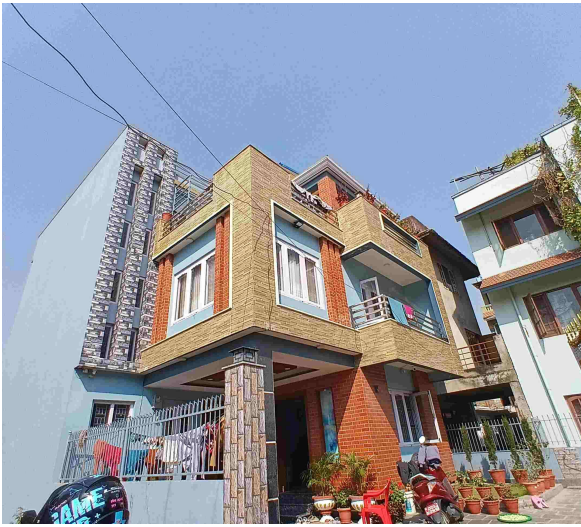

House for Sale at Samakhusi

5 Crore

Property ID: 5271

Agent Code: 43

📍 Kathmandu ,Samakhusi | Greenline

🏠 5.25 Aana

📏 14.0 Feet

📍 South-East

[View More Details](#)