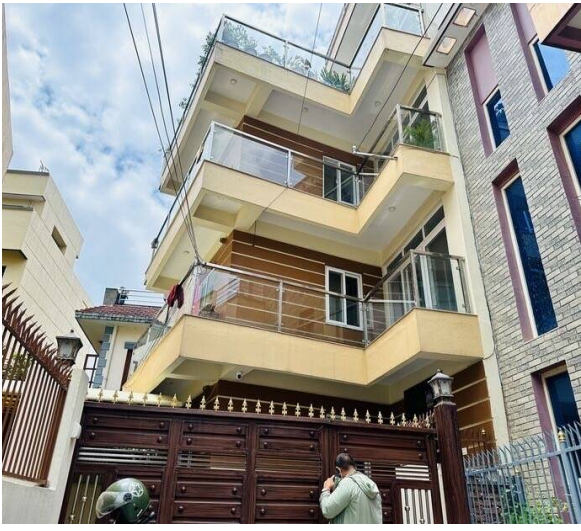

3.5 Storey House on Sale at Samakhushi

5 Crore 50 Lakh

Property ID: 2346

Agent Code: 26

📍 Kathmandu ,Baikunthapuri, Samakhushi

🏠 6.0 Aana

📏 26.0 Feet

📍 South-East

[View More Details](#)